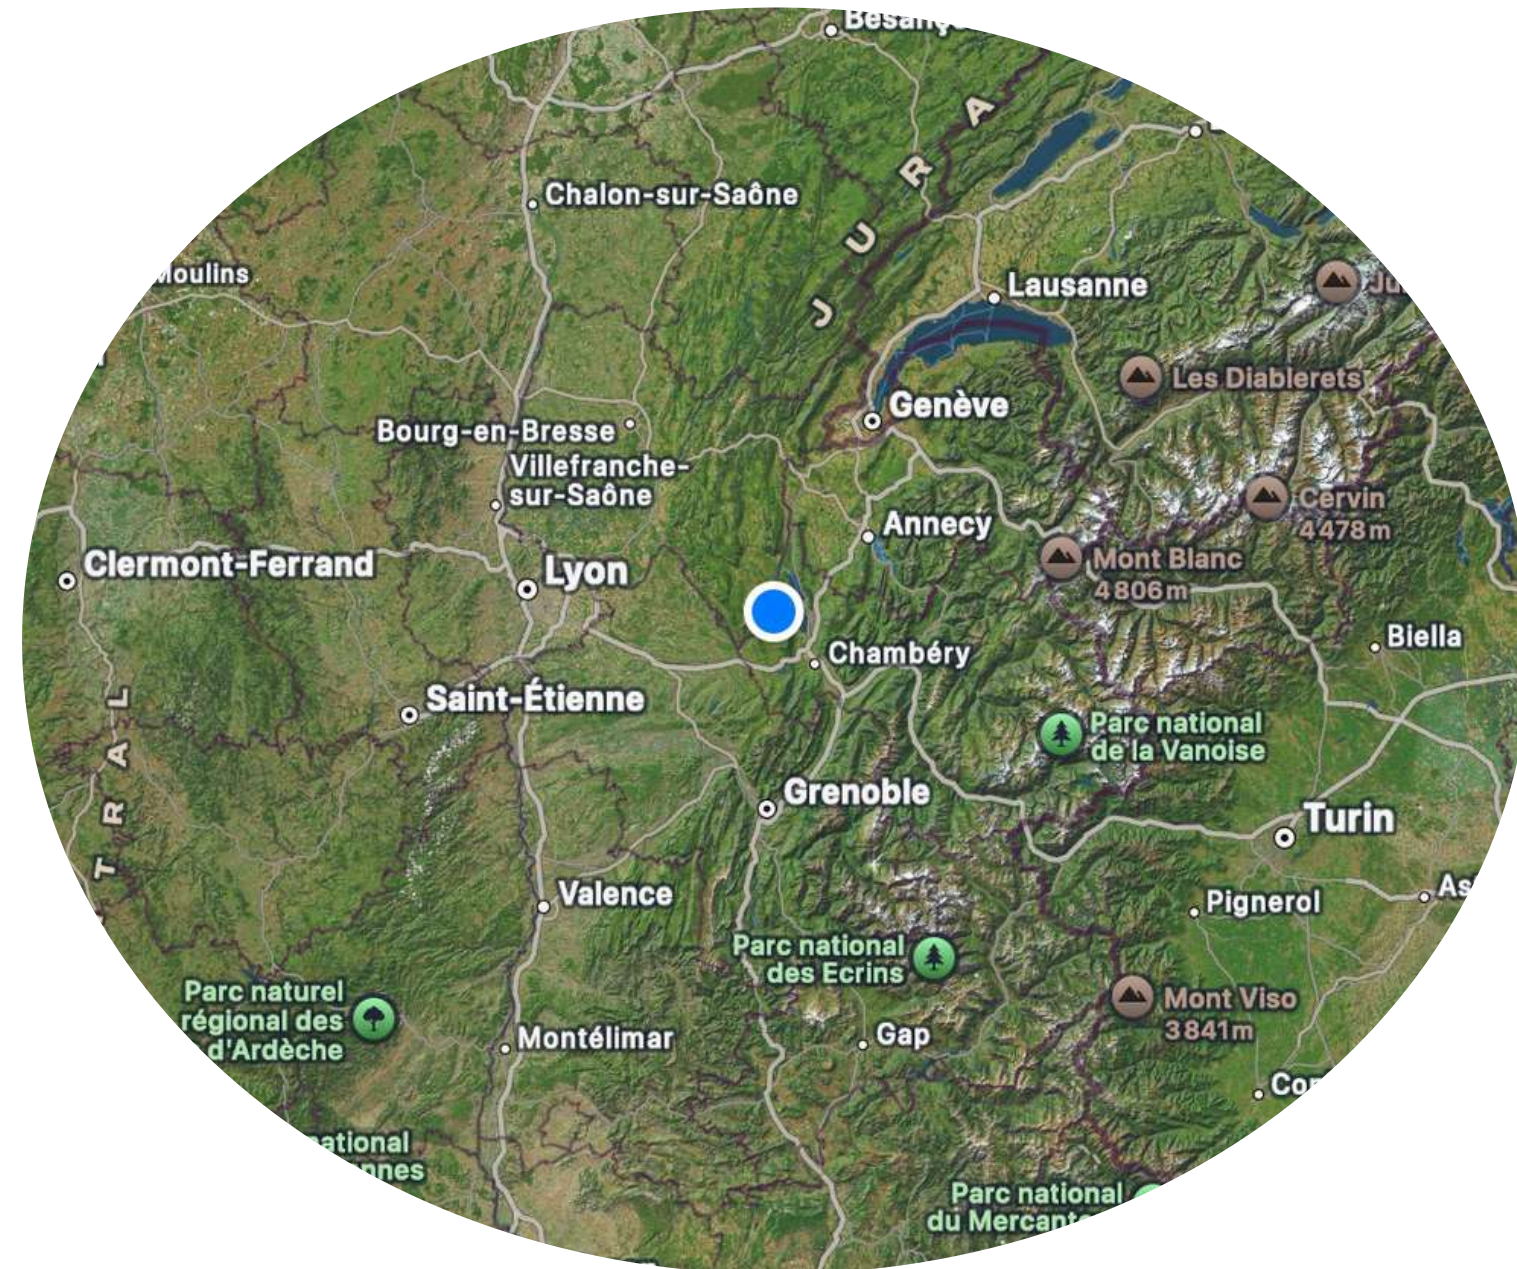

CONTACTEZ NOUS

+33 4 80 40 01 65

www.piscine-talya.com

contact@piscine-talya.com

556 Rue Capitaine Simon
73170 Yenne